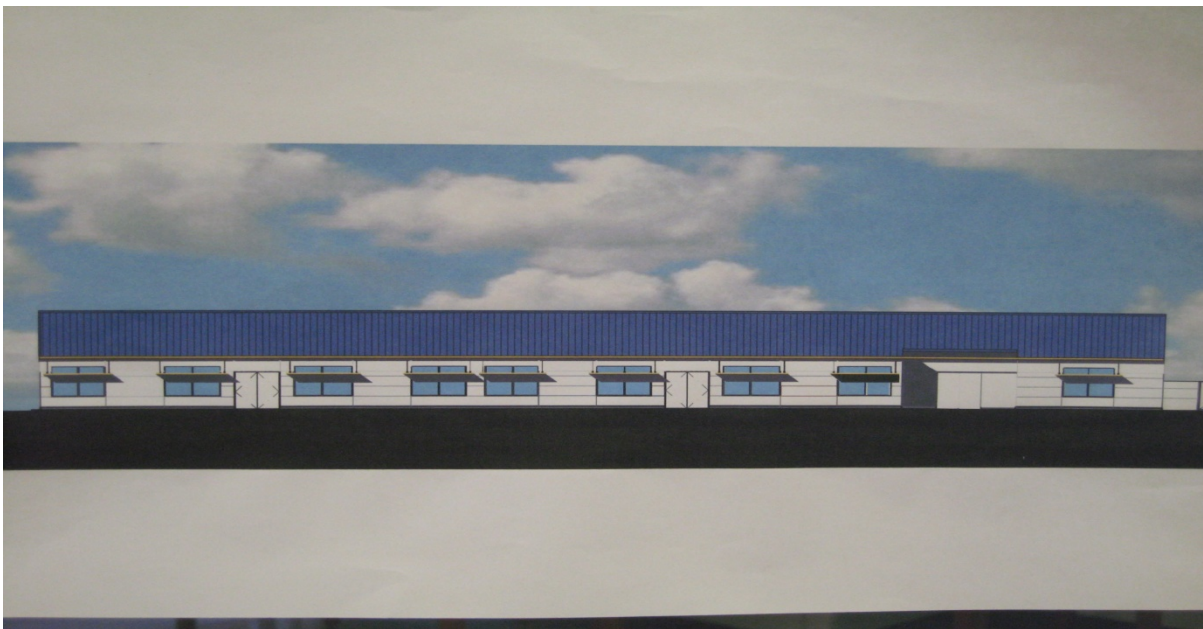

# GSLs EARLY CHILDHOOD DEVELOPMENT CENTER

*West Side (Facing GSLs Elementary School)*

*South Side (Facing GSLs Preschool)*

# NEW EARLY CHILDHOOD DEVELOPMENT CENTER OPENING FALL 2008

The new Early Childhood Education Center will open in fall 2008 for pre-kindergarten students of Good Shepherd Lutheran Preschool.

Plans call for seven state of the art classrooms including an: